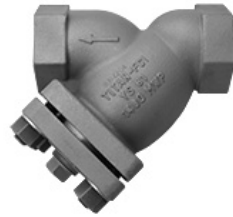

FLOW CONTROLS

STRAINERS

Y-strainers in ductile iron, bronze cast iron, Eco brass, stainless steel, and cast steel with flanged, butt weld, grooved, threaded or socket weld ends

Basket strainers in cast iron, stainless steel, cast steel and aluminum bronze with flanged ends

Duplex strainers in cast iron, cast steel, iron, stainless steel and aluminum bronze with flanged or threaded ends

Fabrication services including duplex strainer to meet your unique needs

CARBON STEEL Y-STRAINER
CLASS 600 SOCKET WELD

FLANGED Y-STRAINER
STAINLESS STEEL

FLANGED Y-STRAINER
CARBON STEEL

FLANGED BASKET
STRAINER
ALUMINUM BRONZE

CAST IRON DUPLEX
BASKET STRAINER

FABRICATED DUPLEX
BASKET STRAINER

CHECK VALVES

Lug, threaded, wafer, swing, silent globe in cast steel, stainless steel, brass, ductile iron with threaded or flanged ends

THREADED SILENT CHECK
STAINLESS STEEL

SILENT GLOBE CHECK
STAINLESS STEEL

LUG TYPE CHECK
STAINLESS STEEL

SWING CHECK VALVE
DUCTILE IRON

PUMP PRODUCTS

Suction diffusers

Balance, shut-off and check valve in one